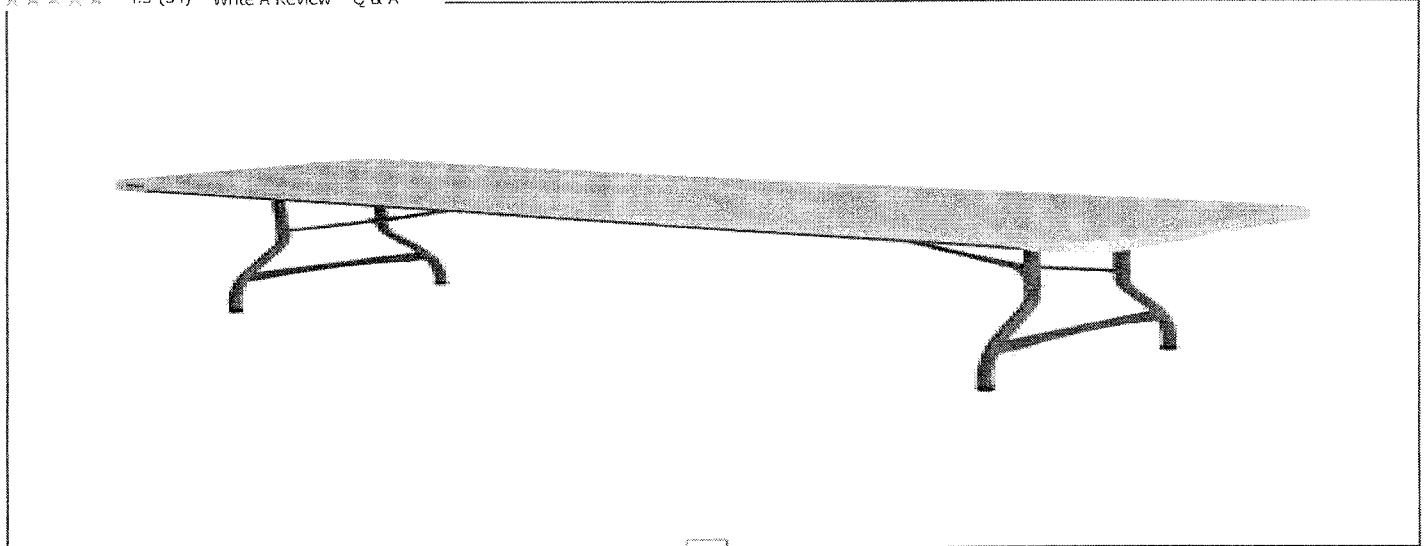

LIFETIME 8-FOOT NESTING TABLE (COMMERCIAL) - WHITE GRANITE

Model **80299G**: 280299 80299 80344

★★★★★ 4.5 (34) Write A Review Q & A

$119.99 - $299.99 / each Based on Quantity

VOLUME PRICING

Quantity	Price per Table	Discount
1-3	$299.99	
4-26	$160.00	47 %
27+	$119.99	60 %

$ Free Shipping
FedEx Delays Arrives in Estimated 2-4 Weeks

We have 8

SELECT COLOR: WHITE GRANITE

/li-80299-8-foot-nesting-table-commercial)	/li-80344-8-foot-nesting-table-commercial-grade)	/lifetime-80707-8-foot-nesting-table-4-pk-commercial)

Qty

Add to Cart

⚠ Potential Backorder Item
1 Pack (280299) - Backorder 06/29/2021
4 Pack (80344) - In Stock
27 Pack (80299) - In Stock

<https://www.facebook.com/sharer/sharer.php?u=https://www.lifetime.com/lifetime-80299G-8-foot-nesting-table-commercial>

<https://twitter.com/share>

(mailto:?)
subject=%20thought%20you%20might%20be%20into Lifetime 8-foot Nesting Table (Commercial) - White Granite.%20You%20can%20find%20out%20more%2080299G-8-foot-nesting-table-commercial)

What are you looking for?
DESCRIPTION